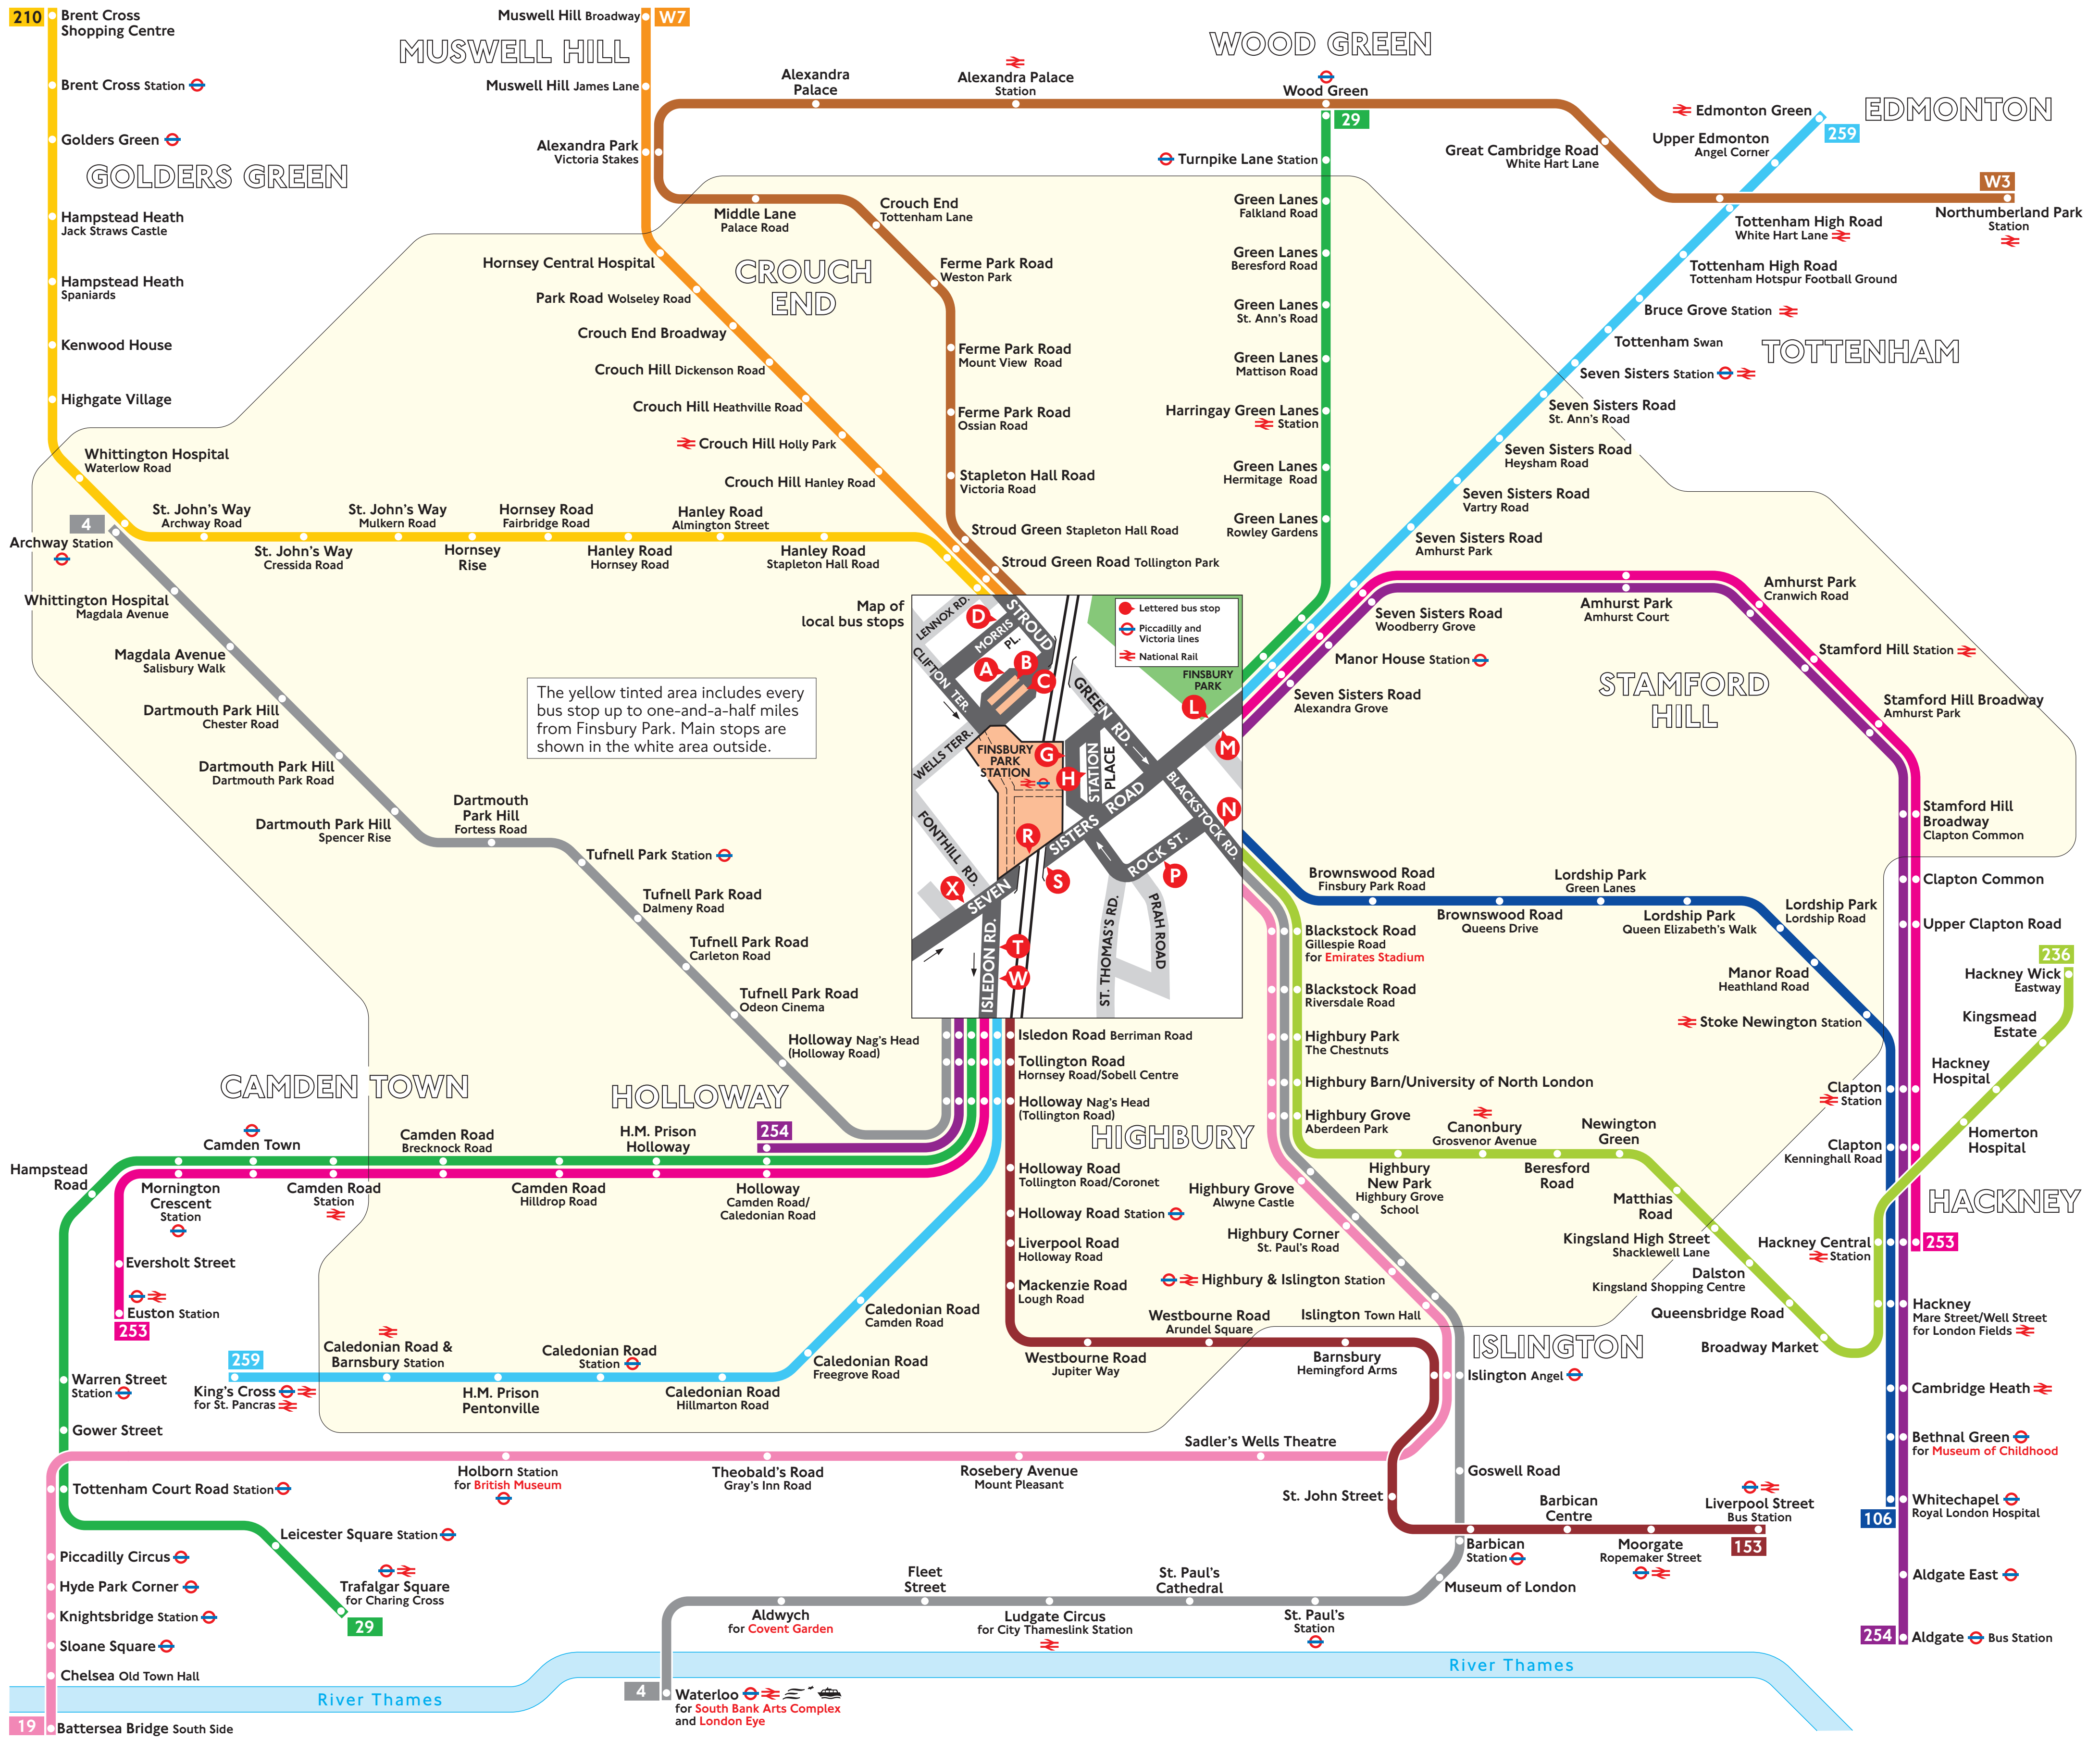

Buses from Finsbury Park

© copyright Transport for London
Information correct from 30 November 2006

Key

- Red names indicate place of interest
 - Connections with Underground
 - Connections with National Rail
 - Connections with boat services
 - Connections with Eurostar
- Red discs show the bus stop you need for your chosen bus service. The disc appears on the top of the bus stop in the street (see map of town centre in centre of diagram).

Destination	Bus service	Bus stops
M		
Manor House Station	29, 253, 254, 259	0 0 0
Moorgate Ropemaker Street	153	0 0 0 0
Mornington Crescent Station	29, 253	0 0 0
Museum of London	4	0 0 0 0
Muswell Hill Broadway	W7	0
N		
Newington Green	236	0 0
Northumberland Park Station	W3	0
P		
Pentonville Prison	259	0 0 0
Piccadilly Circus	19	0 0
R		
Rosebery Avenue	19	0 0
Royal London Hospital	106	0 0
	254	0 0 0
S		
Sadler's Wells Theatre	19	0 0
St. John's Way	210	0
St. Paul's Station	4	0 0 0 0
St. Paul's Cathedral	4	0 0 0 0
Seven Sisters Station	259	0 0 0 0
Sloane Square	19	0 0
Stamford Hill	253, 254	0 0 0
Stoke Newington	106	0 0
Stroud Green	210	0
	W3	0
	W7	0
T		
Theobald's Road Gray's Inn Road	19	0 0
Tottenham Swan	259	0 0 0
Tottenham Court Road Station	19	0 0
	29	0 0 0
Tottenham High Road White Hart Lane	259	0 0 0
Tottenham Hotspur Football Ground	W3	0
Tottenham Hotspur Football Ground	259	0 0 0 0
Trafalgar Square for Charing Cross	29	0 0 0
Tufnell Park Station	4	0 0 0
Turnpike Lane Station	29	0 0 0
U		
University of North London (Highbury)	4	0 0 0 0
Upper Edmonton Angel Corner	19, 236	0 0
	259	0 0 0
W		
Warren Street Station	29	0 0 0
Waterloo	4	0 0 0 0
Whitechapel	106	0 0
	254	0 0 0
Whittington Hospital	4	0 0
	210	0 0
Wood Green	29	0 0 0
	W3	0